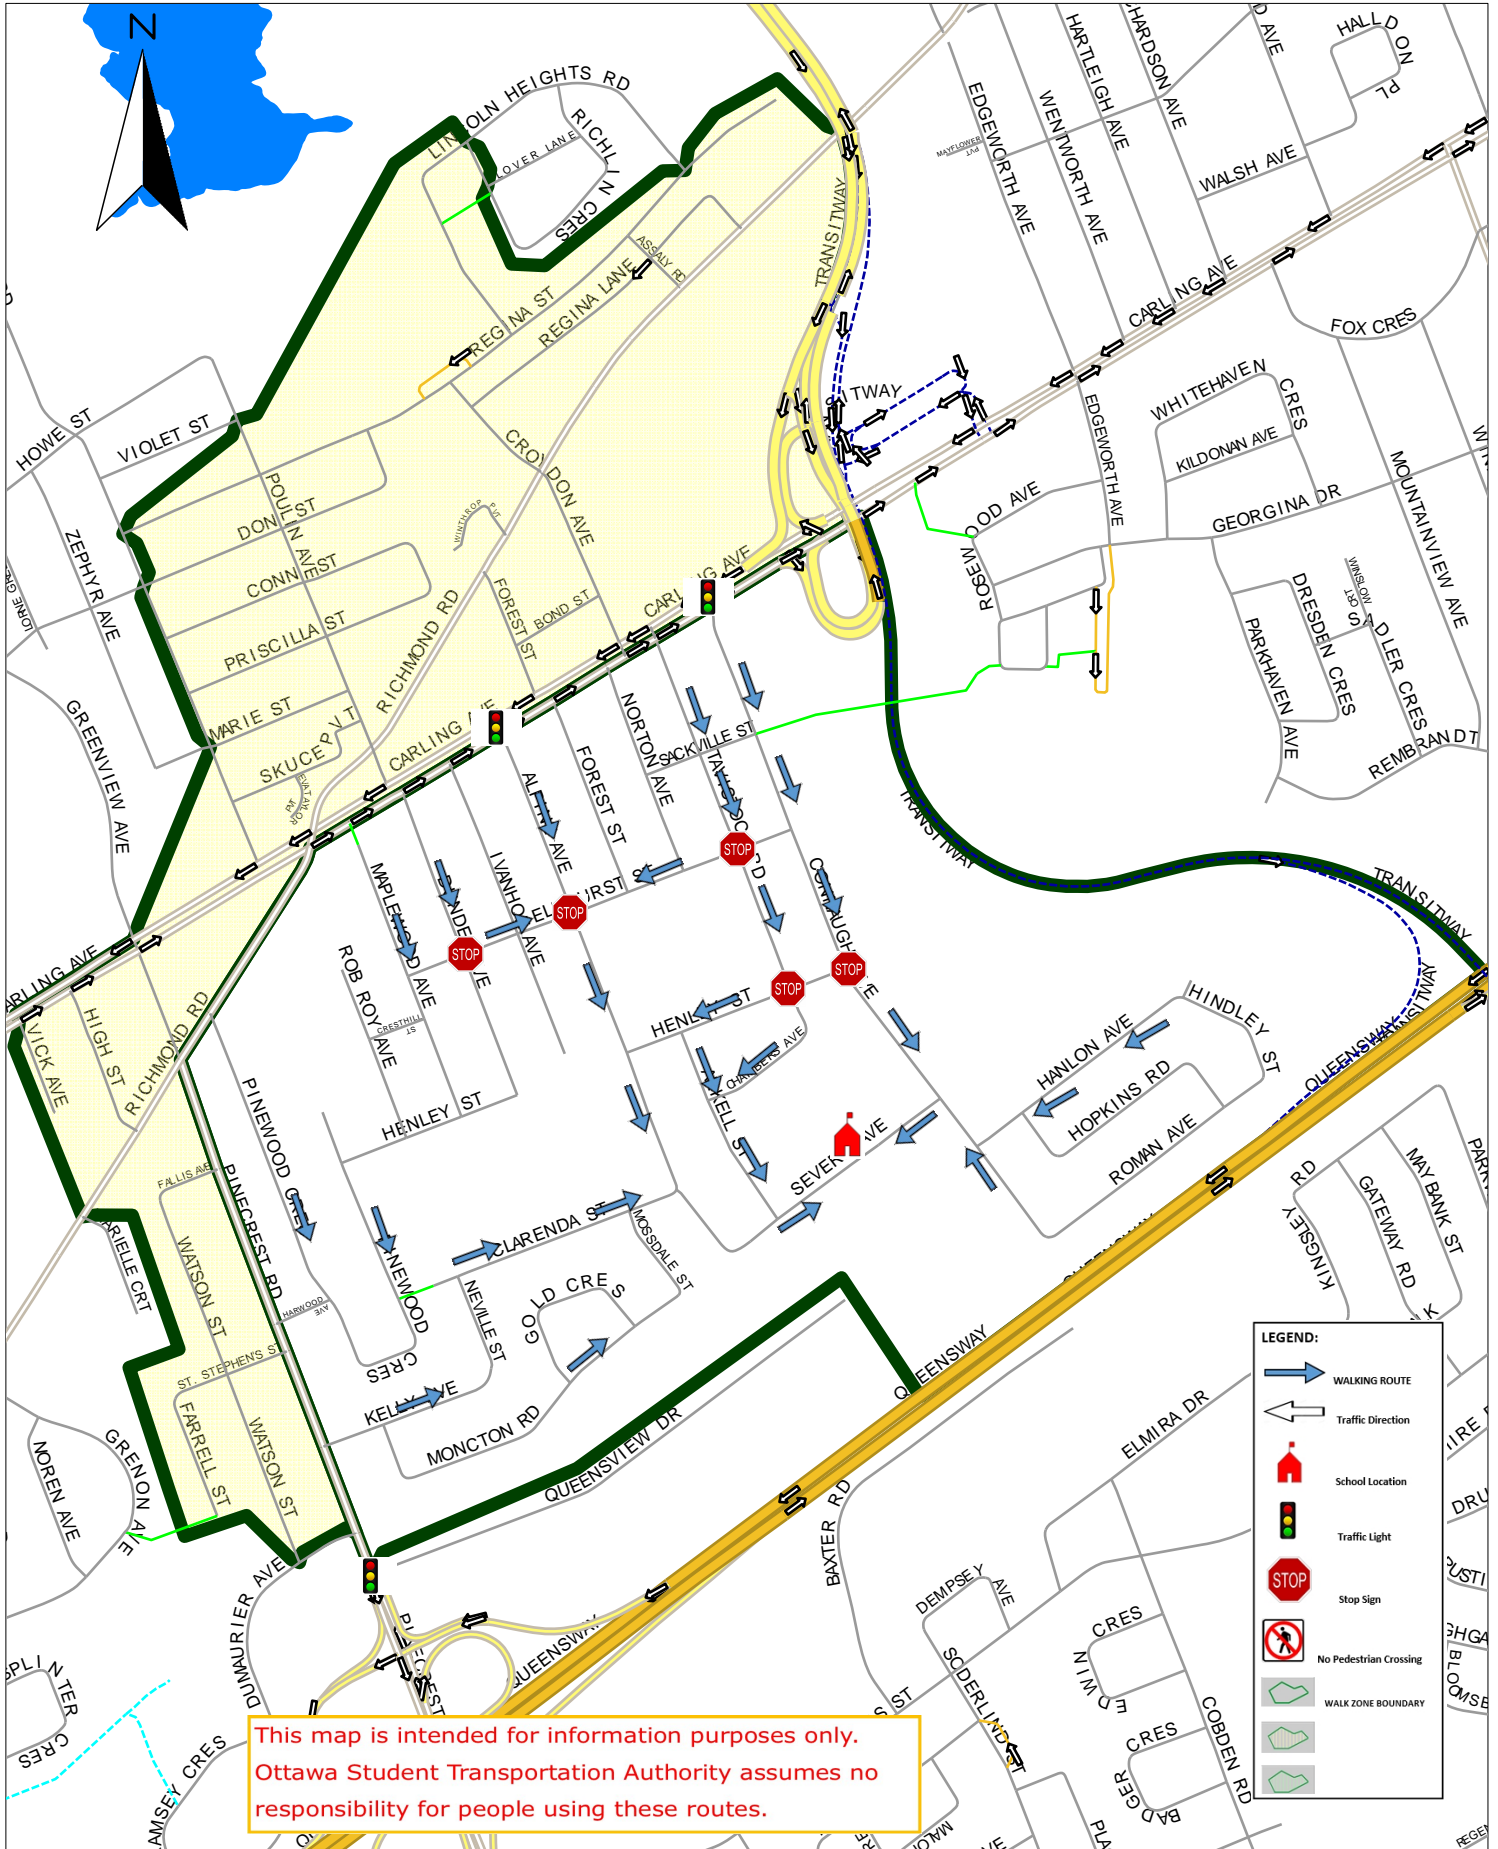

# Severn Avenue PS 1.6 KM Walk Zone

This map is intended for information purposes only. Ottawa Student Transportation Authority assumes no responsibility for people using these routes.

LEGEND:	
	WALKING ROUTE
	Traffic Direction
	School Location
	Traffic Light
	Stop Sign
	No Pedestrian Crossing
	WALK ZONE BOUNDARY